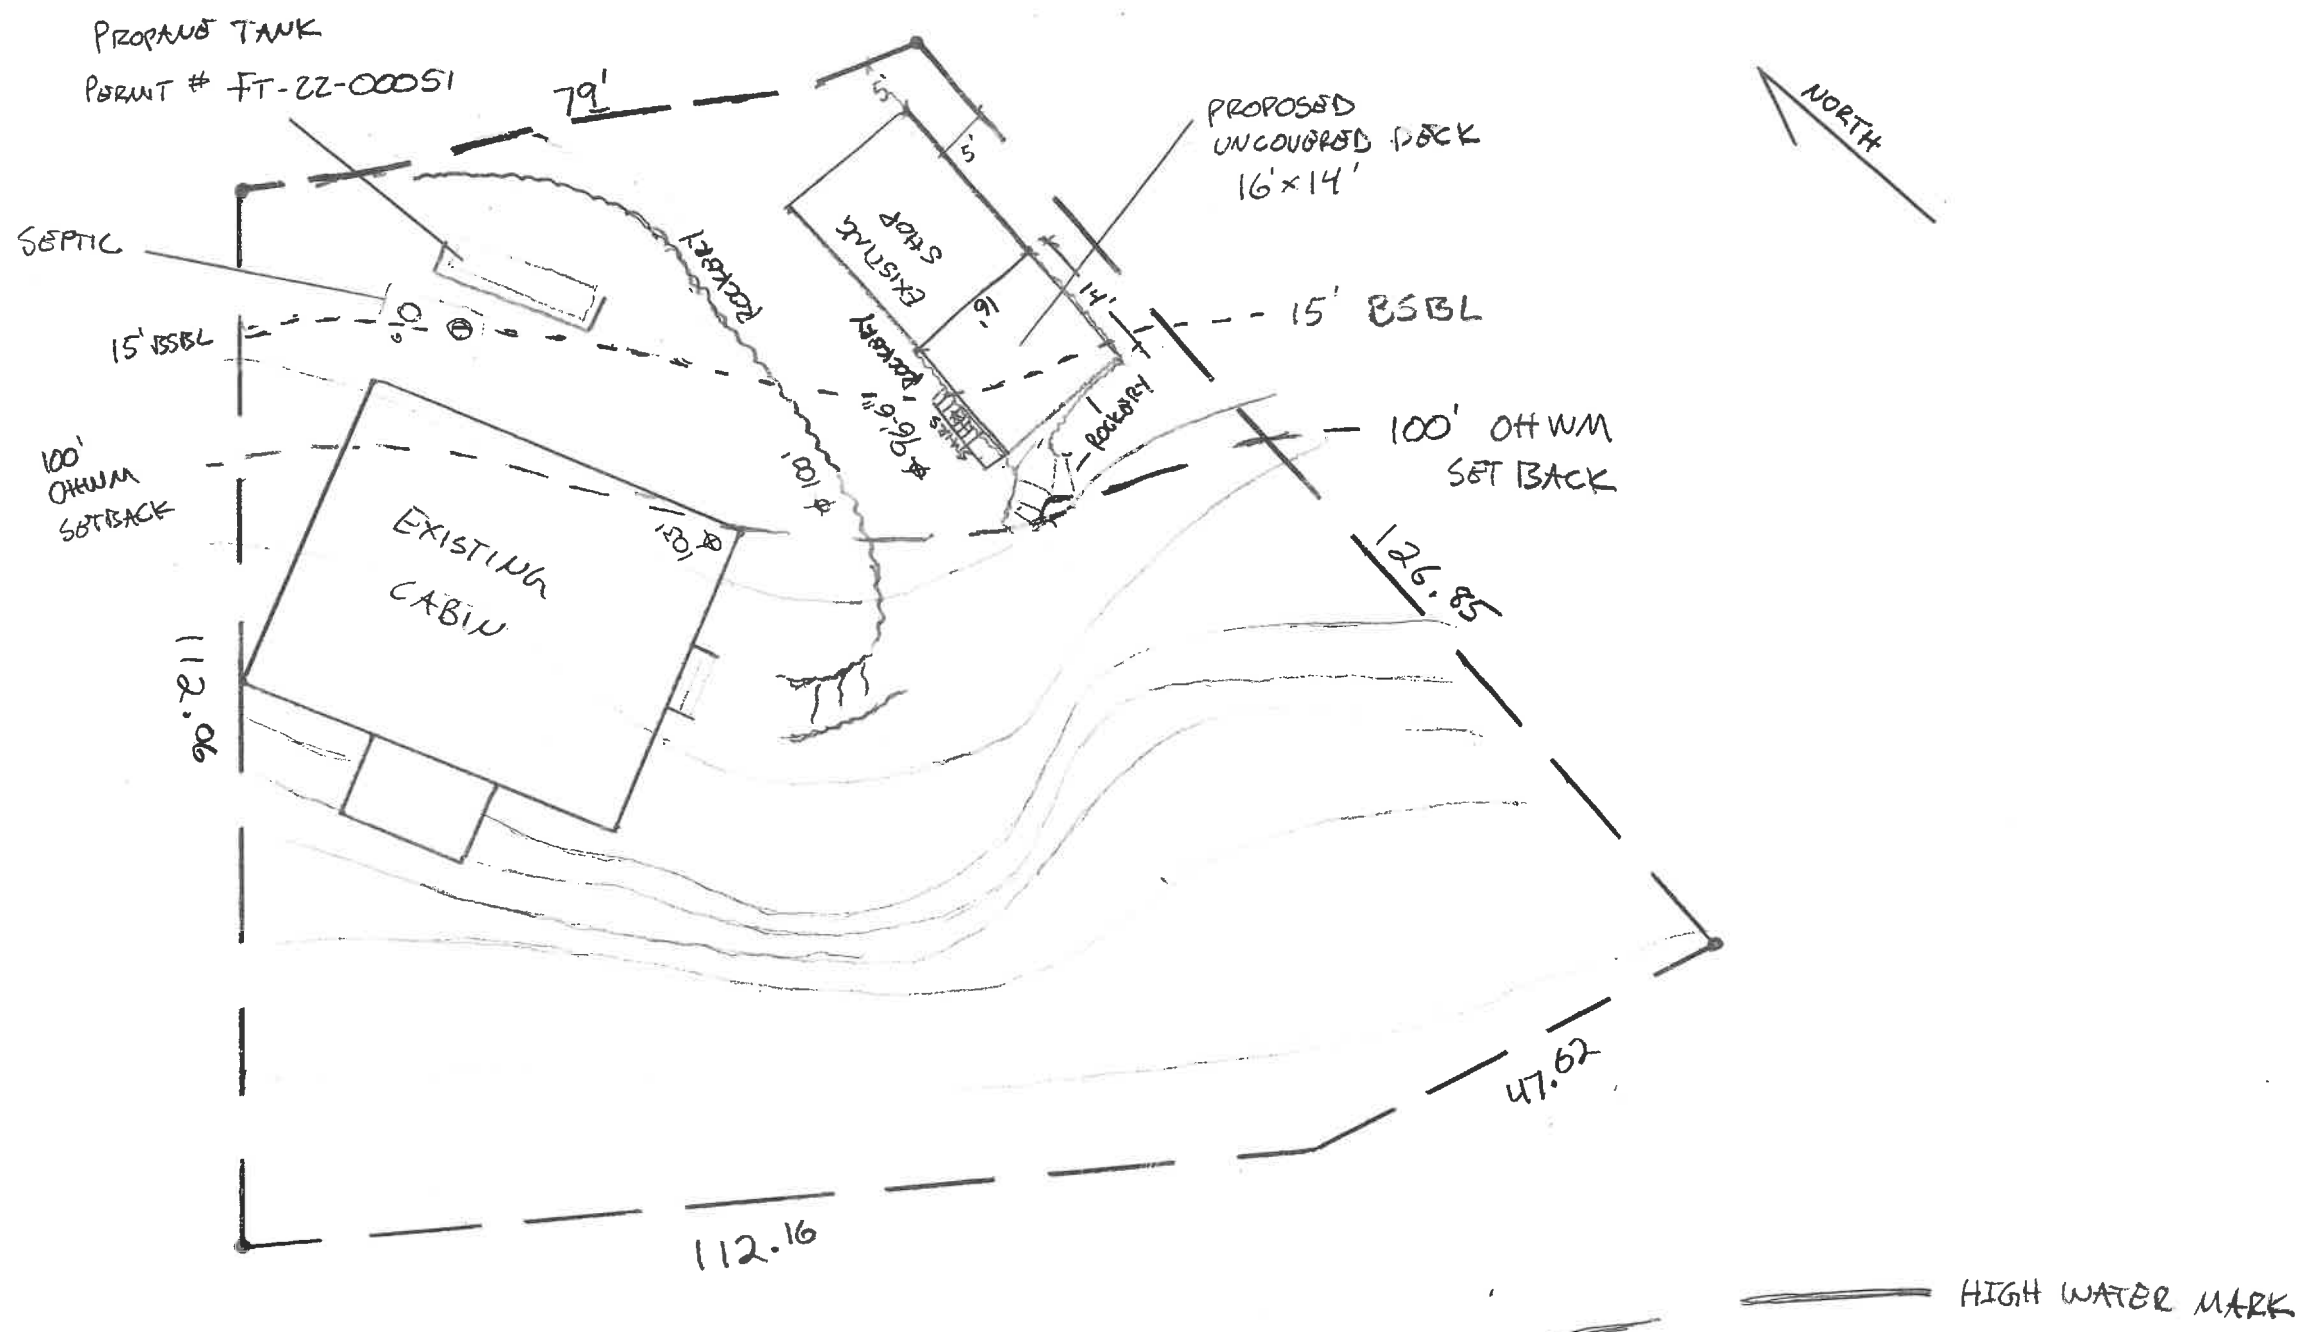

SITE PLAN

McNEELY CABIN
21 KACHESS LN.
EASTON WA 98925

PROJECT:
CONSTRUCT AN
UNCOVERED DECK
BEHIND EXISTING
SHOP

RECEIVED
JUL 24 2023

Kittitas County CDS

SCALE 20' = 1"

DATE 7/22/23

PARCEL 938336

ADDRESS 21 KACHESS LN. EASTON WA 98925